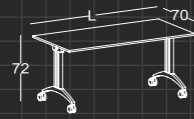

FOLDING - 60'lık KATLANIR MASA / 60' FOLDING TABLE

FKM 60 0800

L: 80

FKM 60 1100

L: 110

FKM 60 1300

L: 130

Masa / Desk

FOLDING - 70'lık KATLANIR MASA / 70' FOLDING TABLE

FKM 70 1400

L: 140

FKM 70 1600

L: 160

FKM 70 1800

L: 180

Masa / Desk

FOLDING - KATLANIR MODÜLLER / FOLDING MODULES

FKM 70 1280

60'lık Açılı / 60' Angled

FKM 45 1400

45'lik Yarım Altıgen / 45' Half Hexagonal

FKM 70 0700

60'lık Köşe / 60' Corner

FKM 83 0600

60'lık Yarım Oval / 60' Half Oval

FKM 70 0600

60'lık Yarım Daire / 60' Half Circle

FKM 35 1400

L: 110

FKM 35 1600

L: 130

FKM 35 1800

L: 150

Ön Panel / Front Panel

AKS PK 2200

Priz Kutusu / Socket Box

L:22 W:13 H:13

FOLDING - 60'lık SABİT MASA / 60' FIXED DESK

L: 80

L: 110

L: 130

FKM 60 S800

FKM 60 S110

FKM 60 S130

Masa / Desk

FOLDING - 70'lık SABİT MASA / 70' FIXED DESK

L: 140

L: 160

L: 180

L: 200

FKM 70 S140

FKM 70 S160

FKM 70 S180

FKM 70 S200

Masa / Desk

FOLDING - SABİT MODÜLLER / FIXED MODULES

L: 128

L: 140

L: 183

L: 140

FKM 70 S128

FKM 70 S700

FKM 45 S140

60'lık Açılı / 60' Angled

60'lık Köşe / 60' Corner

45'lik Yarım Altıgen / 45' Half Hexagonal

FKM 70 S600

60'lık Yarım Daire / 60' Half Circle

FKM 83 S600

60'lık Yarım Oval / 60' Half Oval

FOLDING - SABİT CAM MASA / FIXED GLASS DESK

L: 180

L: 160

CFK 90 S180

CFK 90 S160

Cam Masa / Glass Desk

Cam Masa / Glass Desk