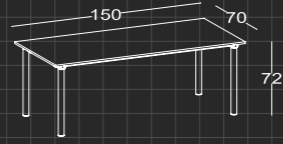

70'lik PRATİCA KATLANIR MASA / 70' PRATICA FOLDING DESK

PKM 70 1500