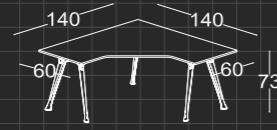

4'lü Grup (Ayaksız) / 4 Groups (Without Legs)

L: 368		SIT 14 3680	L: 244		SIT 14 2440
L: 428		SIT 14 4280	L: 284		SIT 14 2840
L: 488		SIT 14 4880	L: 324		SIT 14 3240

6'li Grup (Ayaklı) / 6 Groups (With Legs)

4'lü Grup (Ayaklı) / 4 Groups (With Legs)

	SIT 60 0900		SIT 60 M900
---	-------------	---	-------------

Şaseli 2 Ayaklı Etajer / 2 Legs Etagere With Chassis

Şaseli Etajer / Etagere With Chassis

I TOSS OPERASYONEL / OPERATIONAL WORKING DESKS

SIT 40 1400

Masa / Desk

SIT 40 M140

3 Ayaklı / 3 Legs

SIT 40 M280

2'li / Double

SIT 40 M340

2'li Tabla İlaveli / Double With Table Tray in the Middle

SIT 60 1600 - Sağ / Right

SIT 61 1600 - Sol / Left

SIT 60 M160 - Sağ / Right

SIT 61 M160 - Sol / Left

Masa / Desk

3 Ayaklı / 3 Legs

SIT 60 M320

2'li / Double