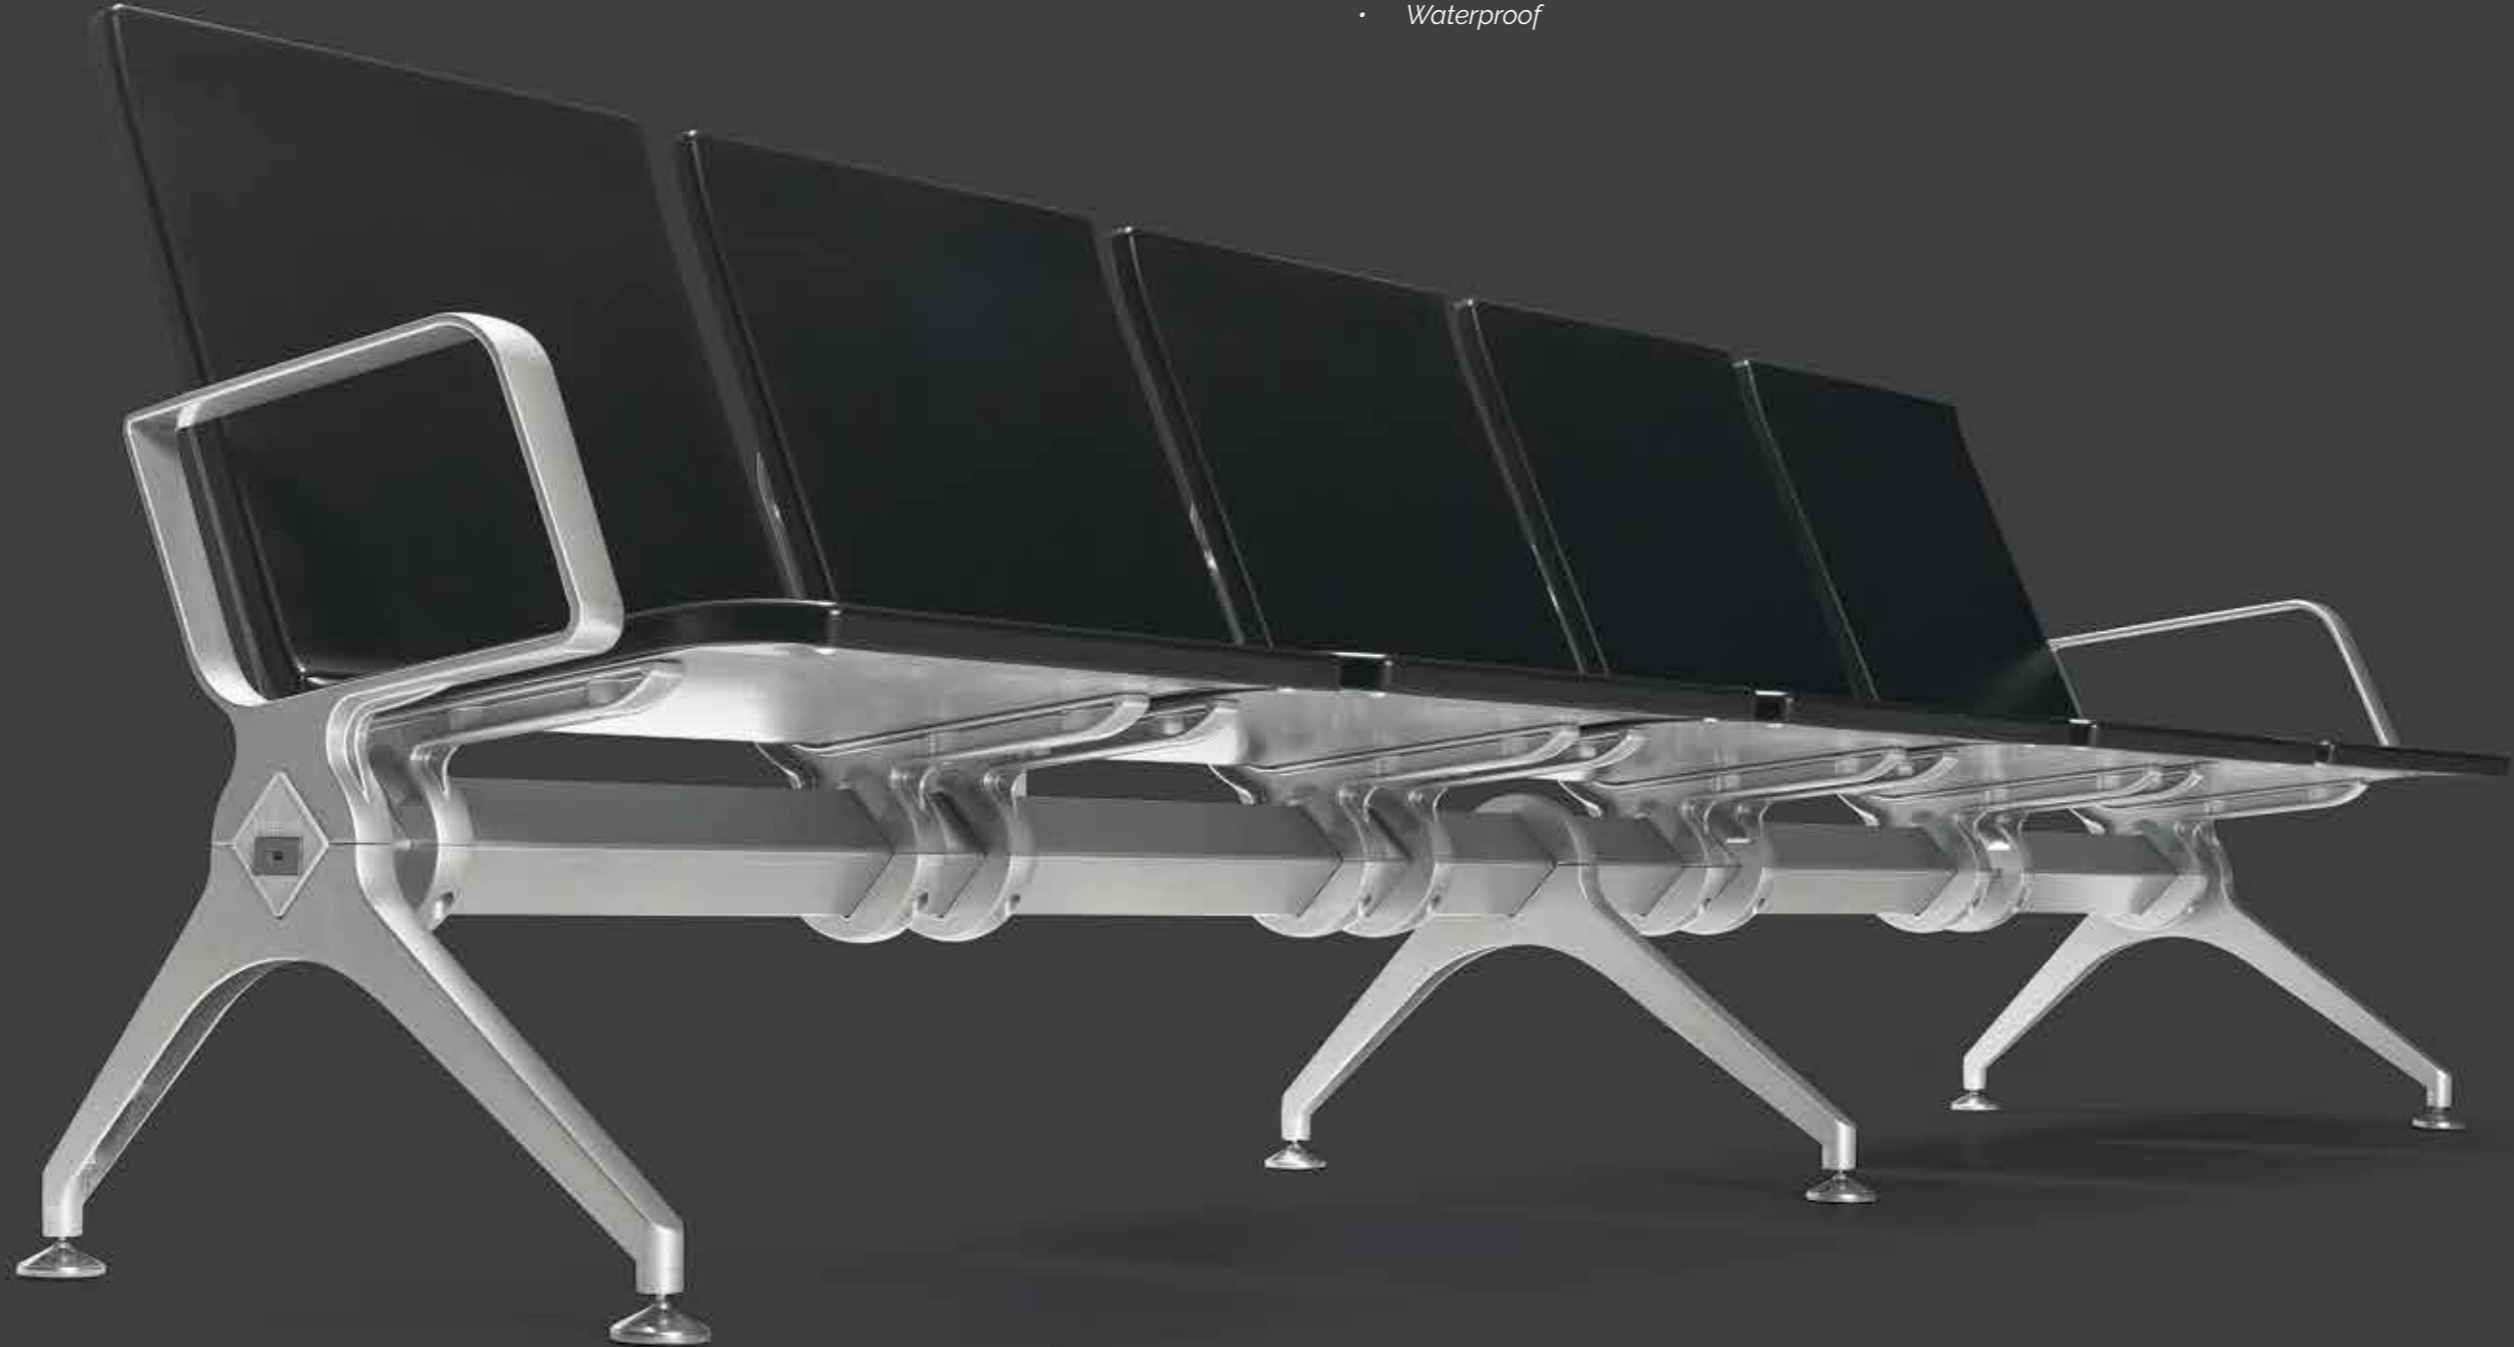

STARS LOUNGE POLİÜRETAN, çok işlevli ve değişen bir dünya için tasarlanmış modern bir bekleme grubudur. Minimalist stili, kamusal ve özel alanlarda gerekli olan gücü temsil eder.

- Oturak ve sırt poliüretan
- Arkalık 1,5 mm DKP sac
- Sırtı kavrayan ergonomik ve estetik tasarım
- Kolçaklar ve ayaklar alüminyum olup, sıvı ve nem temasından etkilenmez, paslanmaya karşı dayanıklıdır
- Kolçaklar, ayaklar ve oturak bağlantıları özel kalıplar ile şekillendirilmiş alüminyumdur
- Ayarlanabilir bingo ayak
- Kolay temizlenir
- Hijyeniktir
- Su geçirmez

STARS LOUNGE POLYURETHANE is a modern waiting group designed for multipurpose and a changing world. The minimalist style represents the prestige needed in public and private spaces.

- Seat and back polyurethane
- Back 1.5 mm DKP sheet
- Ergonomic and aesthetic design to compatible back
- Armrests and legs are made of aluminum and not affected by liquid and moisture, resistant to rusting
- Armrests, legs and seat connections made of aluminum shaped with special molds
- Adjustable legs.
- Easy to clean
- Hygienic
- Waterproof

STARS LOUNGE
POLYURETHANE
POLİÜRETAN