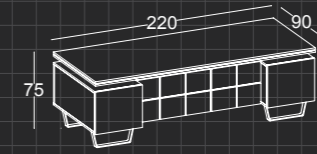

SHIMMER

Technical Specification

Teknik Özellikler

SSH 90 2200

Masa / Desk