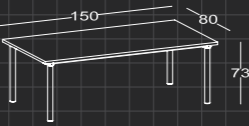

Cam Masa / Glass Desk

Cam Masa / Glass Desk

70'lik PRATİCA KATLANIR MASA / 70' PRATICA FOLDING DESK

PKM 70 1500

PKM 70 1800

80'lik PRATİCA KATLANIR MASA / 80' PRATICA FOLDING DESK

PKM 80 1200

PKM 80 1500