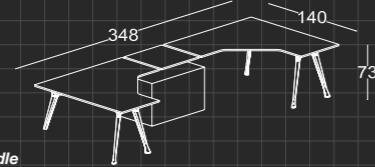

4'lü Grup (Ayaklı) / 4 Groups (With Legs)

	SIT 60 0900		SIT 60 M900
---	-------------	---	-------------

Şaseli 2 Ayaklı Etajer / 2 Legs Etagere With Chassis

Şaseli Etajer / Etagere With Chassis

I TOSS OPERASYONEL / OPERATIONAL WORKING DESKS

SIT 40 1400

Masa / Desk

SIT 40 M140

3 Ayaklı / 3 Legs

SIT 40 M280

2'li / Double

SIT 40 M340

2'li Tabla İlaveli / Double With Table Tray in the Middle

SIT 60 1600 - Sağ / Right

SIT 61 1600 - Sol / Left

SIT 60 M160 - Sağ / Right

SIT 61 M160 - Sol / Left

Masa / Desk

3 Ayaklı / 3 Legs

SIT 60 M320

2'li / Double