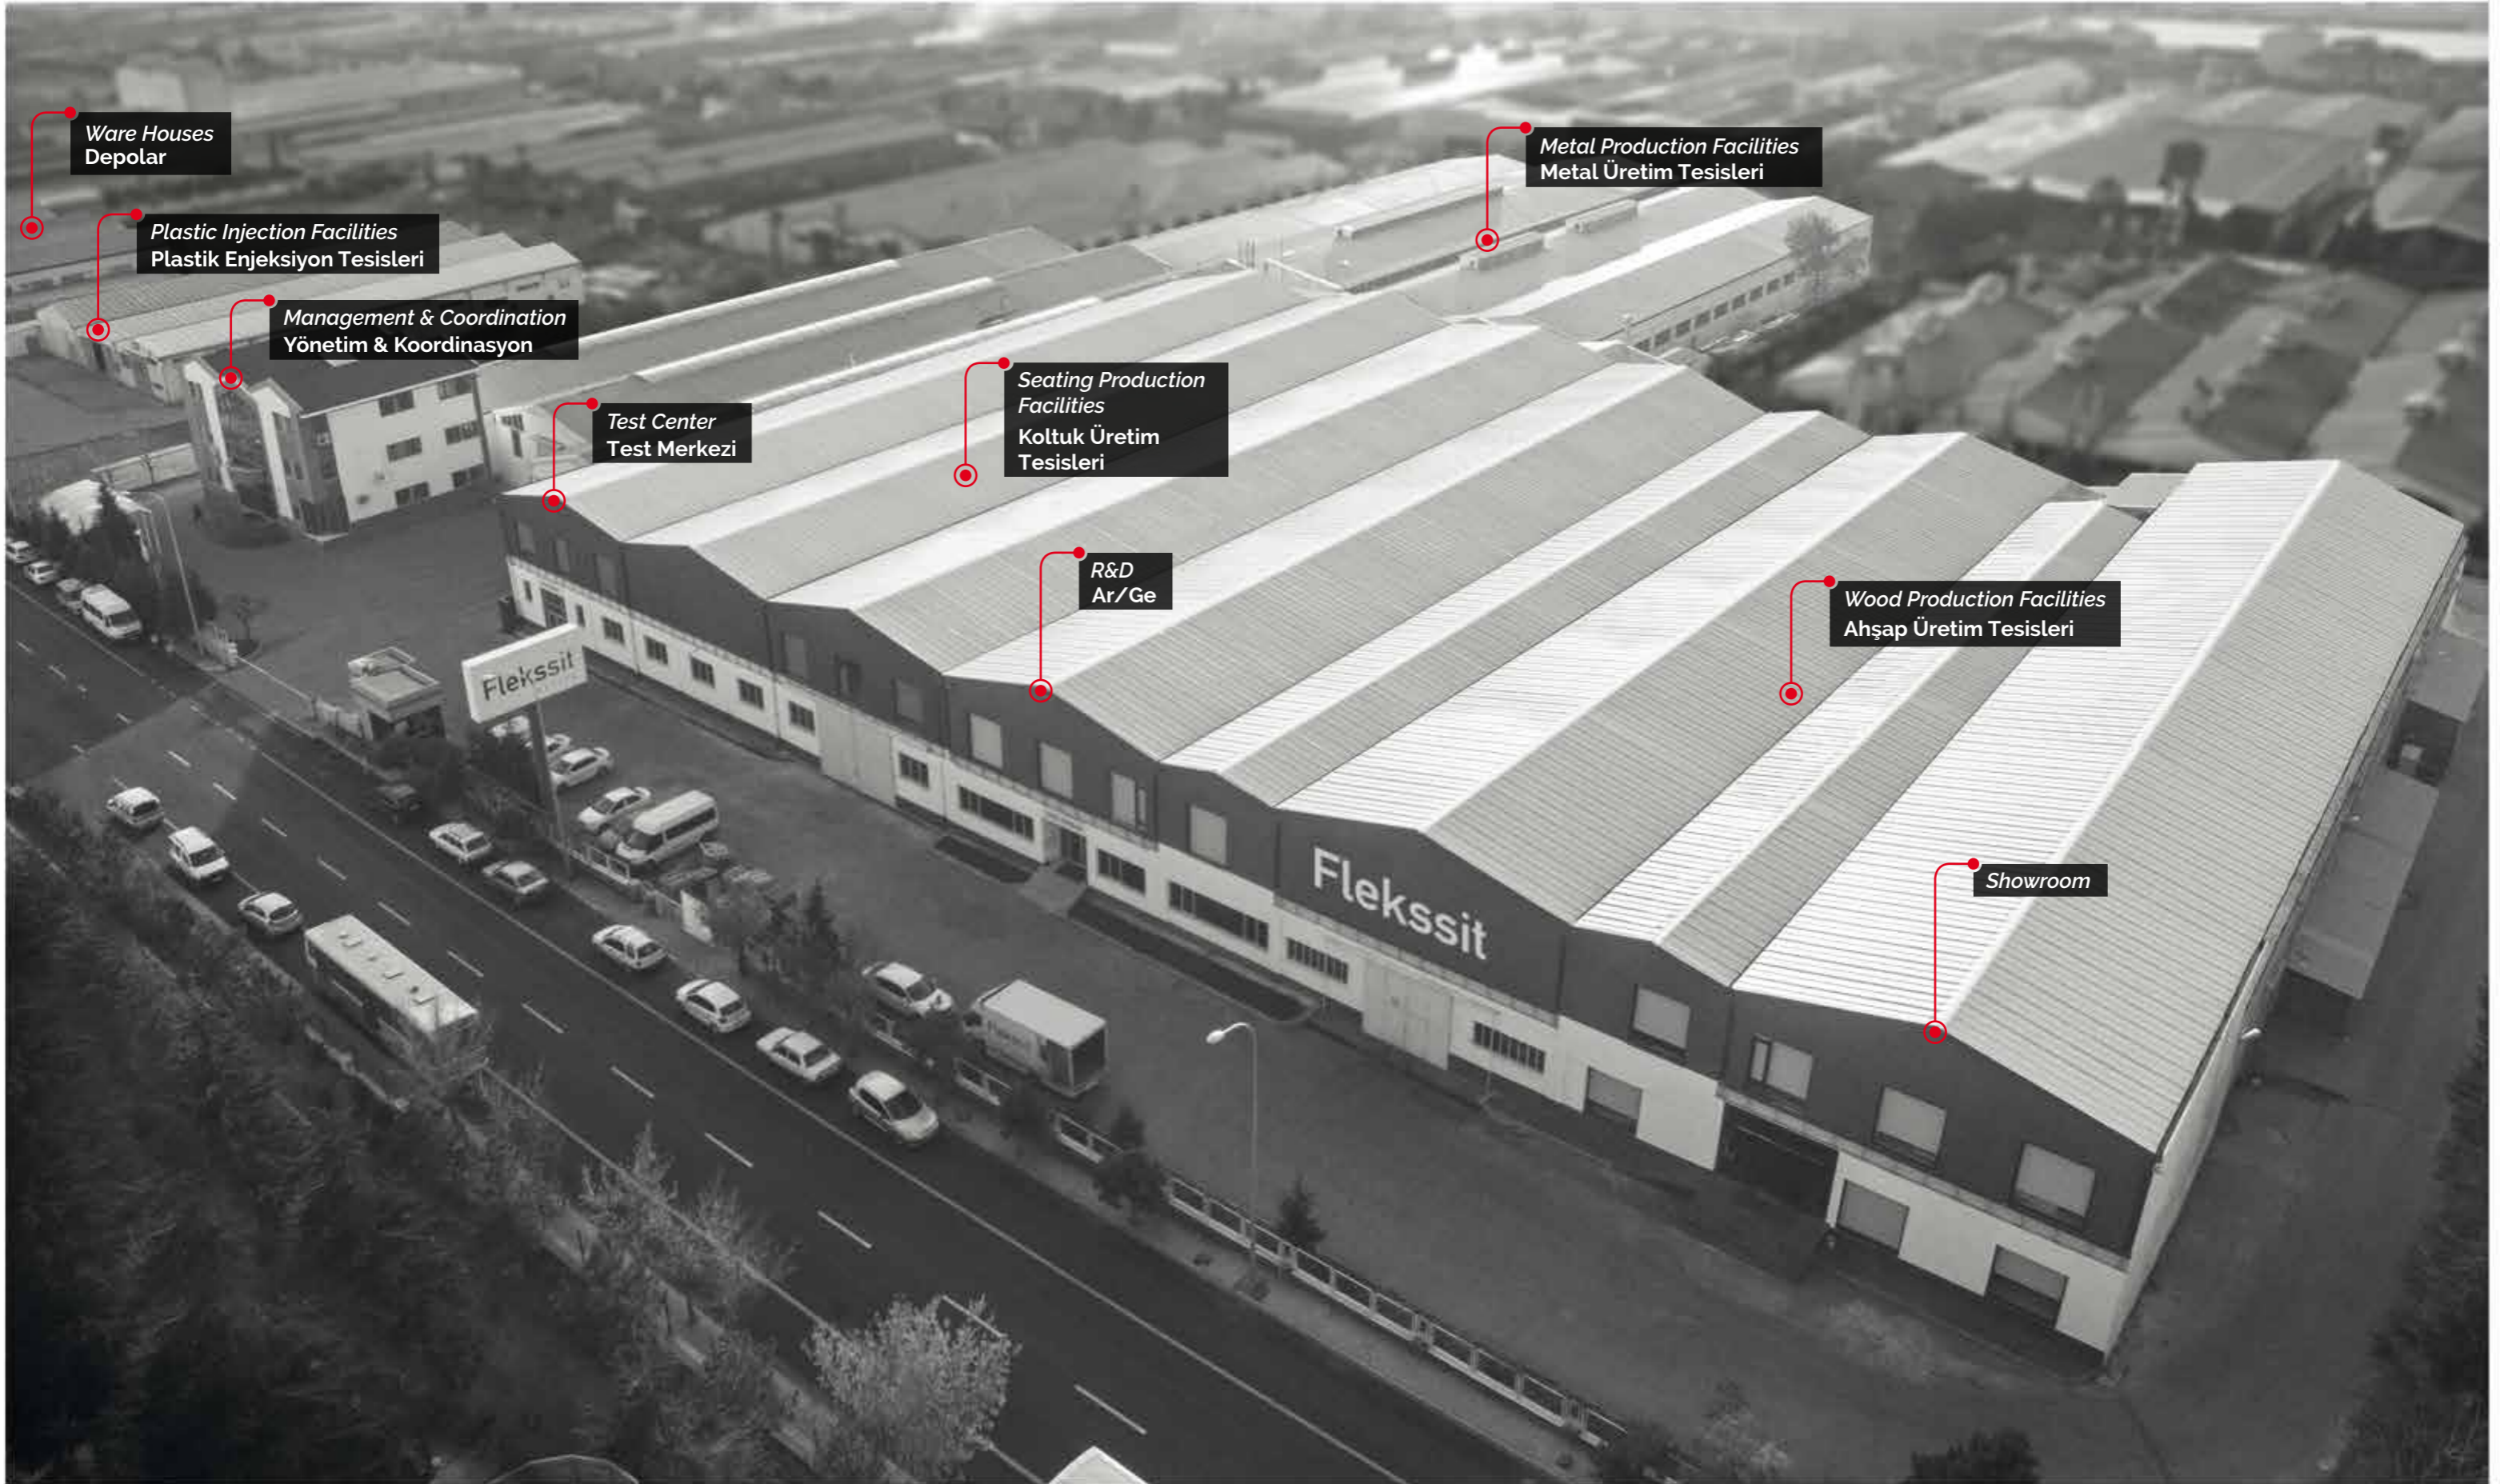

Ware Houses
Depolar

Plastic Injection Facilities
Plastik Enjeksiyon Tesisleri

Management & Coordination
Yönetim & Koordinasyon

Test Center
Test Merkezi

Seating Production
Facilities
Koltuk Üretim
Tesisleri

R&D
Ar/Ge

Metal Production Facilities
Metal Üretim Tesisleri

Wood Production Facilities
Ahşap Üretim Tesisleri

Showroom

Flekssit