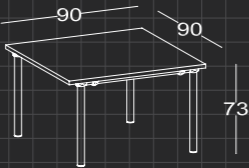

70'lik PRATİCA KATLANIR MASA / 70' PRATICA FOLDING DESK

PKM 70 1500

PKM 70 1800

80'lik PRATİCA KATLANIR MASA / 80' PRATICA FOLDING DESK

PKM 80 1200

PKM 80 1500

PKM 80 1800

PKM 30 1100

PKM 90 0900

AKS PE 1000

I TOSS TOPLANTI MASALARI / I TOSS MEETING DESK

SIT TP 0900

CIT TP 1000

SIT TP 2000

CIT TP 2000

SIT 11 2200

SIT TP 2100

SIT TP 1300

SIT TP 3900

SIT TP 2600

SIT TP 3800

SIT TP 2500

SIT TP 6300

SIT TP 4200