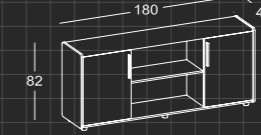

INOX KİTAPLIKLAR / INOX BOOKCASES

IND 18 0800

80'lik Kitaplık / 80' Bookcase

IND 18 080A