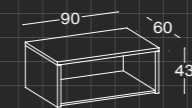

SNO 60 0900

Büyük Sehpa / Large Coffee Table