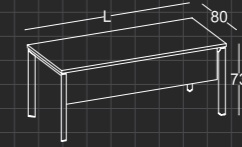

FERRO OPERASYONEL / FERRO OPERATIONAL

L: 120

L: 140

L: 160

SFR 80 1200

SFR 80 1400

SFR 80 1600

Masa / Desk