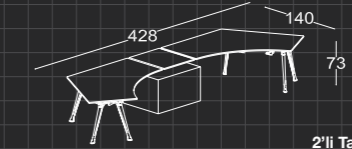

L: 110

SIT 16 0600

SIT 14 0600

I TOSS OPERASYONEL / OPERATIONAL WORKING DESKS

SIT 50 1800

Masa / Desk

SIT 50 M180

3 Ayaklı / 3 Legs

SIT 50 M360

2'li (6 Ayaklı) / Double (6 Legs)

SIT 50 M420

2'li Tabla İlaveli / Double Group With Middle Table Surface

L: 160

L: 180

SIT 30 1600 - Sağ / Right

SIT 31 1600 - Sol / Left