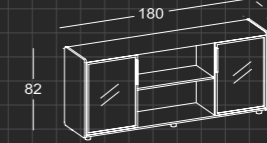

80'lik Kitaplık / 80' Bookcase

IND 18 1200