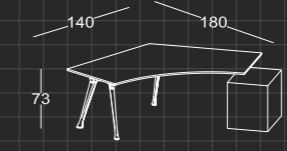

L: 110

SIT 16 0600

SIT 14 0600

I TOSS OPERASYONEL / OPERATIONAL WORKING DESKS

SIT 50 1800

Masa / Desk

SIT 50 M180

3 Ayaklı / 3 Legs

SIT 50 M360

2'li (6 Ayaklı) / Double (6 Legs)

SIT 50 M420

2'li Tabla İlaveli / Double Group With Middle Table Surface

L: 160

L: 180

SIT 30 1600 - Sağ / Right

SIT 31 1600 - Sol / Left