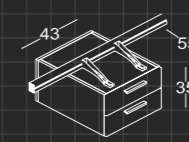

Sabit Keson / Fixed Pedestal

SKS 55 1332