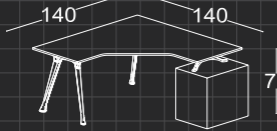

4'lü Grup (Ayaklı) / 4 Groups (With Legs)

	SIT 60 0900		SIT 60 M900
---	-------------	---	-------------

Şaseli 2 Ayaklı Etajer / 2 Legs Etagere With Chassis

Şaseli Etajer / Etagere With Chassis

I TOSS OPERASYONEL / OPERATIONAL WORKING DESKS

SIT 40 1400

Masa / Desk

SIT 40 M140

3 Ayaklı / 3 Legs

SIT 40 M280

2'li / Double

SIT 40 M340

2'li Tabla İlaveli / Double With Table Tray in the Middle