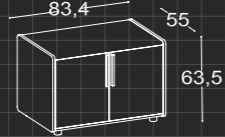

Kapaklı Dolap / Cabinet With Cover

INK 55 084C - Sağ / Right