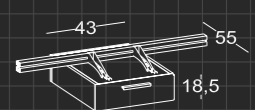

2 Çekmeceli Keson / Pedestal With 2 Drawers

SKS 55 1161