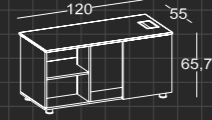

2 CPU Kabinli / Cabinet for 2 CPU

SUK 70 S120