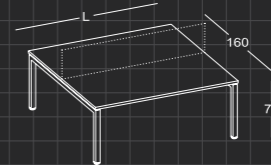

SIR 16 1604
SIR 16 1804
SIR 16 2004

2'li Masa / Double Desk