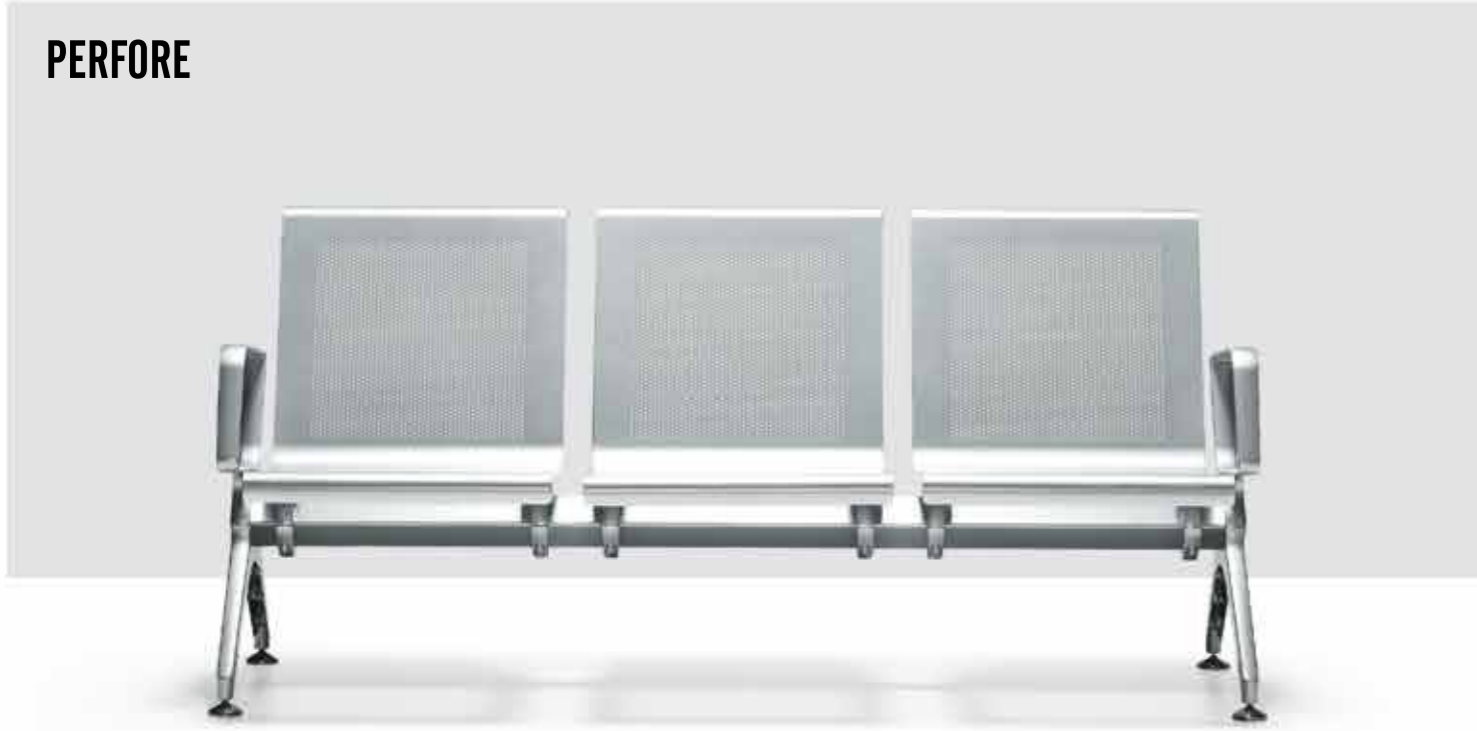

PERFORE

PERFORE

- 3 mm DKP perfore sheet
- Ergonomic and aesthetic design to compatible back
- Armrests and legs are made of aluminum and not affected by liquid and moisture, resistant to rusting
- Armrests, legs and seat connections made of aluminum shaped with special molds
- Adjustable legs