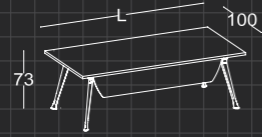

I TOSS 100'LÜK YÖNETİCİ / I TOSS 100' EXECUTIVE DESKS

SIT 10 EM22 - Sağ / Right

SIT 10 EM23 - Sol / Left

Evrak ve 80'lik Modüllü / Desk With Document and 80' Module

SIT 10 1800

SIT 10 2000

SIT 10 2200

Masa / Desk

L: 180

L: 200

L: 220

SIT 10 Y180

SIT 10 Y200

SIT 10 Y220

Yan Masa İlaveli / Desk Including Side Desk

L: 180