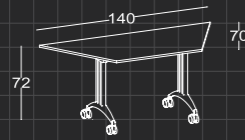

FKM 45 1400

45'lik Yarım Altıgen / 45' Half Hexagonal