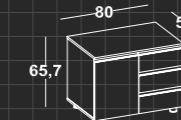

Dolaplı Keson / Pedestal With Cabinet

SUK 55 0802