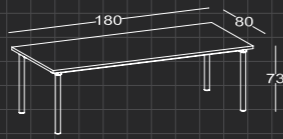

70'lik PRATİCA KATLANIR MASA / 70' PRATICA FOLDING DESK

PKM 70 1500

PKM 70 1800

80'lik PRATİCA KATLANIR MASA / 80' PRATICA FOLDING DESK

PKM 80 1200

PKM 80 1500

PKM 80 1800

PKM 30 1100

PKM 90 0900

AKS PE 1000

I TOSS TOPLANTI MASALARI / I TOSS MEETING DESK

SIT TP 0900

CIT TP 1000

SIT TP 2000

CIT TP 2000

SIT 11 2200

SIT TP 2100

SIT TP 1300

SIT TP 3900

SIT TP 2600

SIT TP 3800

SIT TP 2500

SIT TP 6300

SIT TP 4200