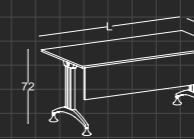

FOLDING - 60'lık KATLANIR MASA / 60' FOLDING TABLE

FKM 60 0800

L: 80

FKM 60 1100

L: 110

FKM 60 1300

L: 130

Masa / Desk

FOLDING - 70'lık KATLANIR MASA / 70' FOLDING TABLE

FKM 70 1400

L: 140

FKM 70 1600

L: 160

FKM 70 1800

L: 180

Masa / Desk

FOLDING - KATLANIR MODÜLLER / FOLDING MODULES

FKM 70 1280

60'lık Açılı / 60' Angled

FKM 45 1400

45'lik Yarım Altıgen / 45' Half Hexagonal

FKM 70 0700

60'lık Köşe / 60' Corner

FKM 83 0600

60'lık Yarım Oval / 60' Half Oval

FKM 70 0600

60'lık Yarım Daire / 60' Half Circle

FKM 35 1400

L: 110

FKM 35 1600

L: 130

FKM 35 1800

L: 150

Ön Panel / Front Panel

AKS PK 2200

Priz Kutusu / Socket Box

L:22 W:13 H:13

FOLDING - 60'lık SABİT MASA / 60' FIXED DESK

L: 80

L: 110

L: 130

FKM 60 S800

FKM 60 S110

FKM 60 S130

Masa / Desk

FOLDING - 70'lık SABİT MASA / 70' FIXED DESK

L: 140

L: 160

L: 180

L: 200

FKM 70 S140

FKM 70 S160

FKM 70 S180

FKM 70 S200

Masa / Desk

FOLDING - SABİT MODÜLLER / FIXED MODULES

L: 128

L: 140

L: 183

L: 140

FKM 70 S128

FKM 70 S700

FKM 45 S140

60'lık Açılı / 60' Angled

60'lık Köşe / 60' Corner

45'lik Yarım Altıgen / 45' Half Hexagonal

FKM 70 S600

60'lık Yarım Daire / 60' Half Circle

FKM 83 S600

60'lık Yarım Oval / 60' Half Oval

FOLDING - SABİT CAM MASA / FIXED GLASS DESK

L: 180

L: 160

CFK 90 S180

CFK 90 S160

Cam Masa / Glass Desk

Cam Masa / Glass Desk