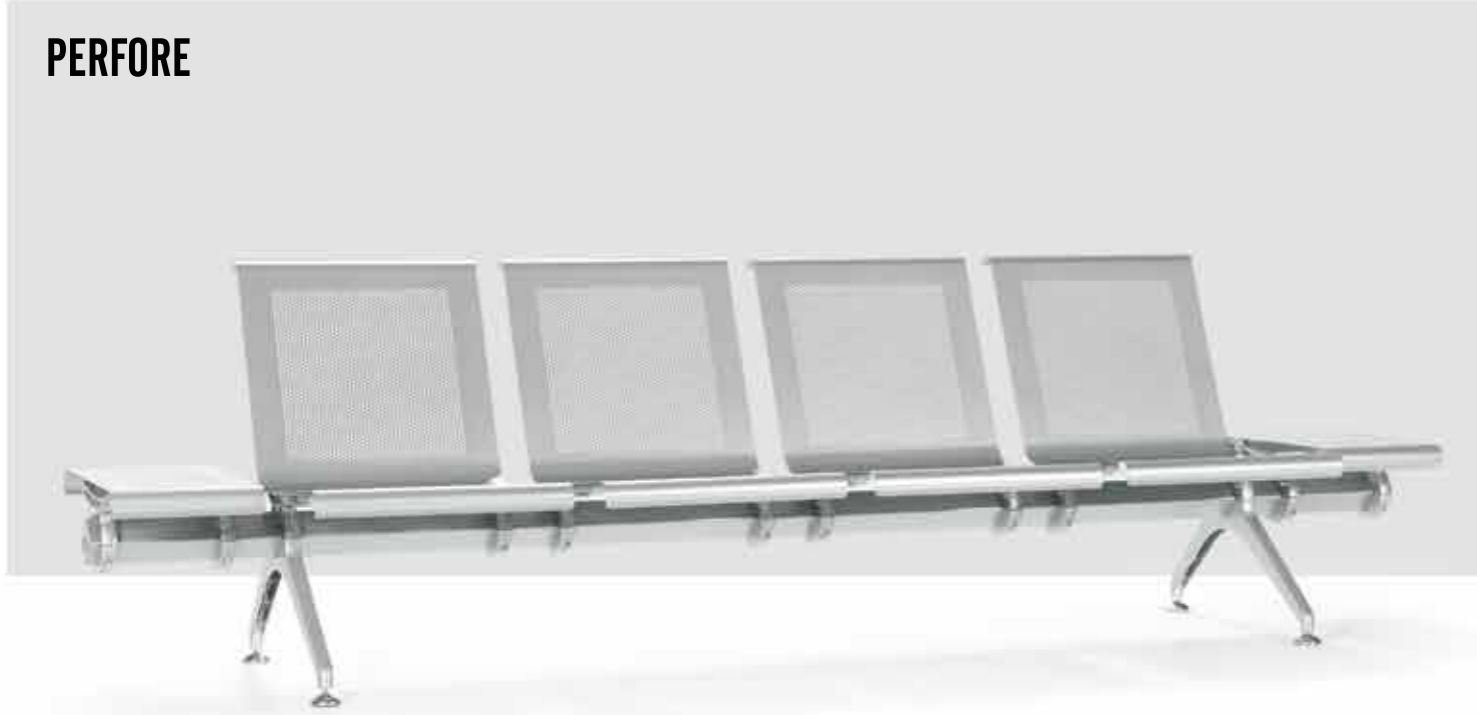

PERFORE

PERFORE

- 3 mm DKP perfore sheet
- Ergonomic and aesthetic design to compatible back
- Armrests and legs are made of aluminum and not affected by liquid and moisture, resistant to rusting
- Armrests, legs and seat connections made of aluminum shaped with special molds
- Adjustable legs